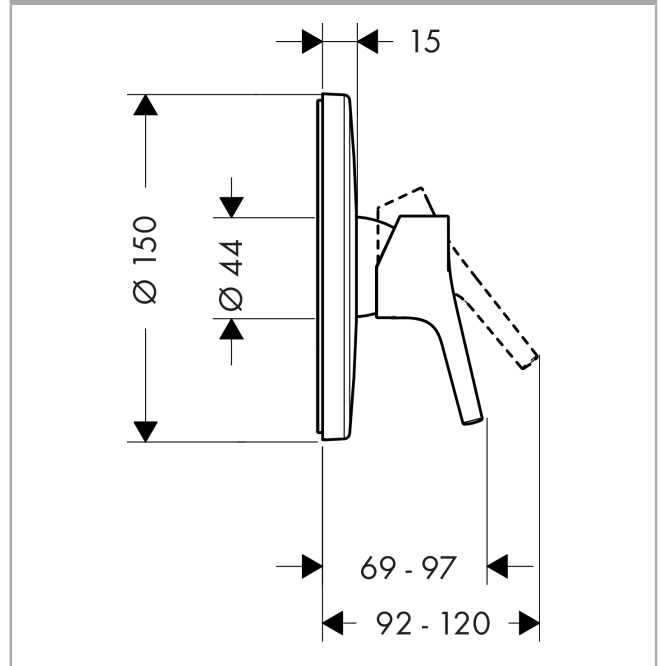

### Description

#### product features

- 1 outlet
- connection type: basic set
- ceramic cartridge
- temperature limitation adjustable

### Scale drawing